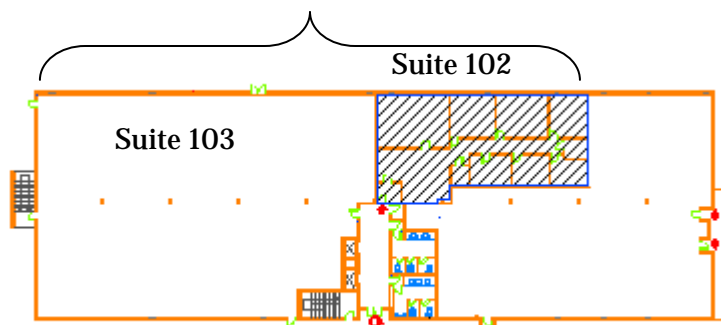

36 Center

6501 NW 36 Street, Virginia Gardens

Suite 102 and 103

8,821 square feet

For more information contact:

Nicole Messer
Direct: (786) 487-5793
nicole@nmcr.net